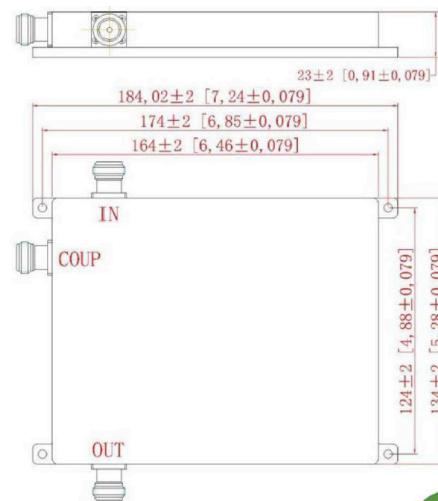

787710XX

Directional Coupler NF
 PIM -150dBc
 70-1000MHz

Directional Coupler 70-1000Mhz

Type	78771006	78771007	78771010	78771015	78771020	78771030
Coupling Value (dB)	6	7	10	15	20	30
Coupling Bias (dB)	±2.2	±2.2	±2.2	±2.2	±2.4	±2.4
Insertion Loss (dB)	≤1.9	≤1.7	≤1.0	≤0.8	≤0.5	≤0.3
Isolation (dB)	≥26	≥27	≥30	≥35	≥40	≥45
VSWR	≤1.3					

Electrical Specifications	
Frequency Range (MHz)	70-1000
Impedance (Ω)	50
IM3 (dBc, @2x43dBm)	≤ -150
Connector Type	N female
Max. Power Rating (W)	200
Peak Power (W)	1,200

Mechanical and Environmental Specifications	
Dimension (mm)**	164 x 134 x 23
Colour	Light Grey
Mounting	Wall Mount
Operating Temp (°C)	-30 to +60
Ingress Protection Class	IP65