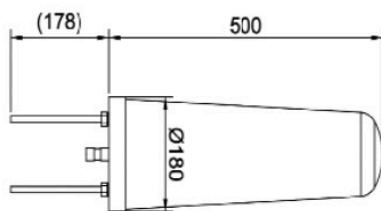

## Log Periodic Antenna 2500-2700 14dBi

Log Periodic directional antenna X-Pol 2-port 2500-2700 14dBi

| Type                                | 74212033                                       |
|-------------------------------------|------------------------------------------------|
| Frequency Range (MHz)               | 2500-2700                                      |
| Gain (dBi, typ.)                    | 14                                             |
| VSWR                                | ≤ 1.5                                          |
| Polarization                        | ±45°                                           |
| PIM3 (dBc), @2x43dBm                | ≤ -153                                         |
| Front-to-Back Ratio (dB)            | ≥ 24                                           |
| Isolation (dB)                      | ≥ 25                                           |
| Horizontal Beamwidth (°)            | 32                                             |
| Vertical Beamwidth (°)              | 30                                             |
| Input Impedance (Ω)                 | 50                                             |
| Max. Input Power (W)                | 200                                            |
| Lightning Protection                | DC Grounded                                    |
| Connector Type                      | 2 x 4.3-10 Female                              |
| Dimension (mm)                      | Ø180 x 500                                     |
| Weight (kgs)                        | TBD                                            |
| Max wind velocity (Km/h)            | 200                                            |
| Wind Load (N) (@150km/h Wind Speed) | Frontal 22.92   Lateral 62.23   Rearside 40.11 |
| Radome Material                     | Fiberglass, Gray (RAL7035)                     |
| Reflector Material                  | Aluminum                                       |
| Operating Temperature (°C)          | -40 to +65                                     |
| Mounting                            | Clamps for Pole Size Ø38-Ø52mm included        |