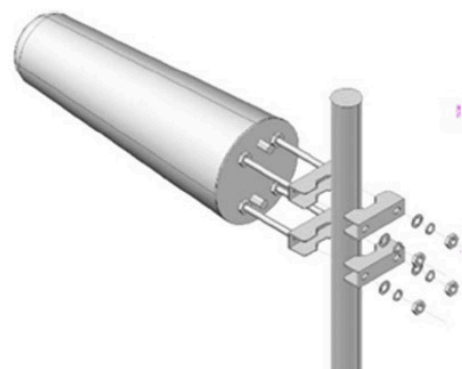

## Log Periodic Antenna 2500-2700 14dBi

Log Periodic directional antenna X-Pol 2-port 2500-2700 14dBi

| Type                                | 74212033                                       |
|-------------------------------------|------------------------------------------------|
| Frequency Range (MHz)               | 2500-2700                                      |
| Gain (dBi, typ.)                    | 14                                             |
| VSWR                                | ≤ 1.5                                          |
| Polarization                        | ±45°                                           |
| PIM3 (dBc), @2x43dBm                | ≤ -153                                         |
| Front-to-Back Ratio (dB)            | ≥ 24                                           |
| Isolation (dB)                      | ≥ 25                                           |
| Horizontal Beamwidth (°)            | 32                                             |
| Vertical Beamwidth (°)              | 30                                             |
| Input Impedance (Ω)                 | 50                                             |
| Max. Input Power (W)                | 200                                            |
| Lightning Protection                | DC Grounded                                    |
| Connector Type                      | 2 x 4.3-10 Female                              |
| Dimension (mm)                      | Ø180 x 500                                     |
| Weight (kgs)                        | TBD                                            |
| Max wind velocity (Km/h)            | 200                                            |
| Wind Load (N) (@150km/h Wind Speed) | Frontal 22.92   Lateral 62.23   Rearside 40.11 |
| Radome Material                     | Fiberglass, Gray (RAL7035)                     |
| Reflector Material                  | Aluminum                                       |
| Operating Temperature (°C)          | -40 to +65                                     |
| Mounting                            | Clamps for Pole Size Ø38-Ø52mm included        |