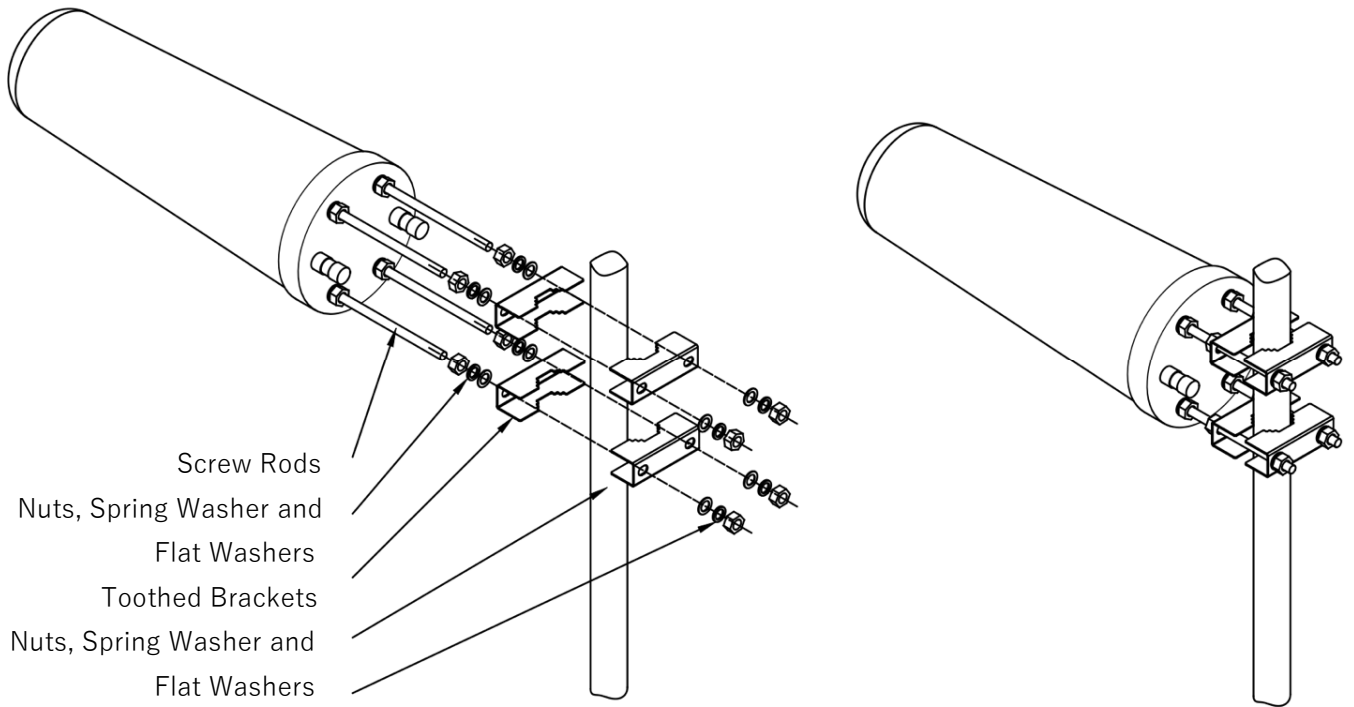

INSTALLATION ILLUSTRATION

*mounting bracket supplied with antenna