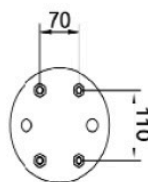

## Log Periodic Antenna 2500-2700 14dBi

Log Periodic directional antenna X-Pol 2-port 2500-2700 14dBi

| Type                                | 74212033                                       |
|-------------------------------------|------------------------------------------------|
| Frequency Range (MHz)               | 2500-2700                                      |
| Gain (dBi, typ.)                    | 14                                             |
| VSWR                                | ≤ 1.5                                          |
| Polarization                        | ±45°                                           |
| PIM3 (dBc), @2x43dBm                | ≤ -153                                         |
| Front-to-Back Ratio (dB)            | ≥ 24                                           |
| Isolation (dB)                      | ≥ 25                                           |
| Horizontal Beamwidth (°)            | 32                                             |
| Vertical Beamwidth (°)              | 30                                             |
| Input Impedance (Ω)                 | 50                                             |
| Max. Input Power (W)                | 200                                            |
| Lightning Protection                | DC Grounded                                    |
| Connector Type                      | 2 x 4.3-10 Female                              |
| Dimension (mm)                      | Ø180 x 500                                     |
| Weight (kgs)                        | TBD                                            |
| Max wind velocity (Km/h)            | 200                                            |
| Wind Load (N) (@150km/h Wind Speed) | Frontal 22.92   Lateral 62.23   Rearside 40.11 |
| Radome Material                     | Fiberglass, Gray (RAL7035)                     |
| Reflector Material                  | Aluminum                                       |
| Operating Temperature (°C)          | -40 to +65                                     |
| Mounting                            | Clamps for Pole Size Ø38-Ø52mm included        |