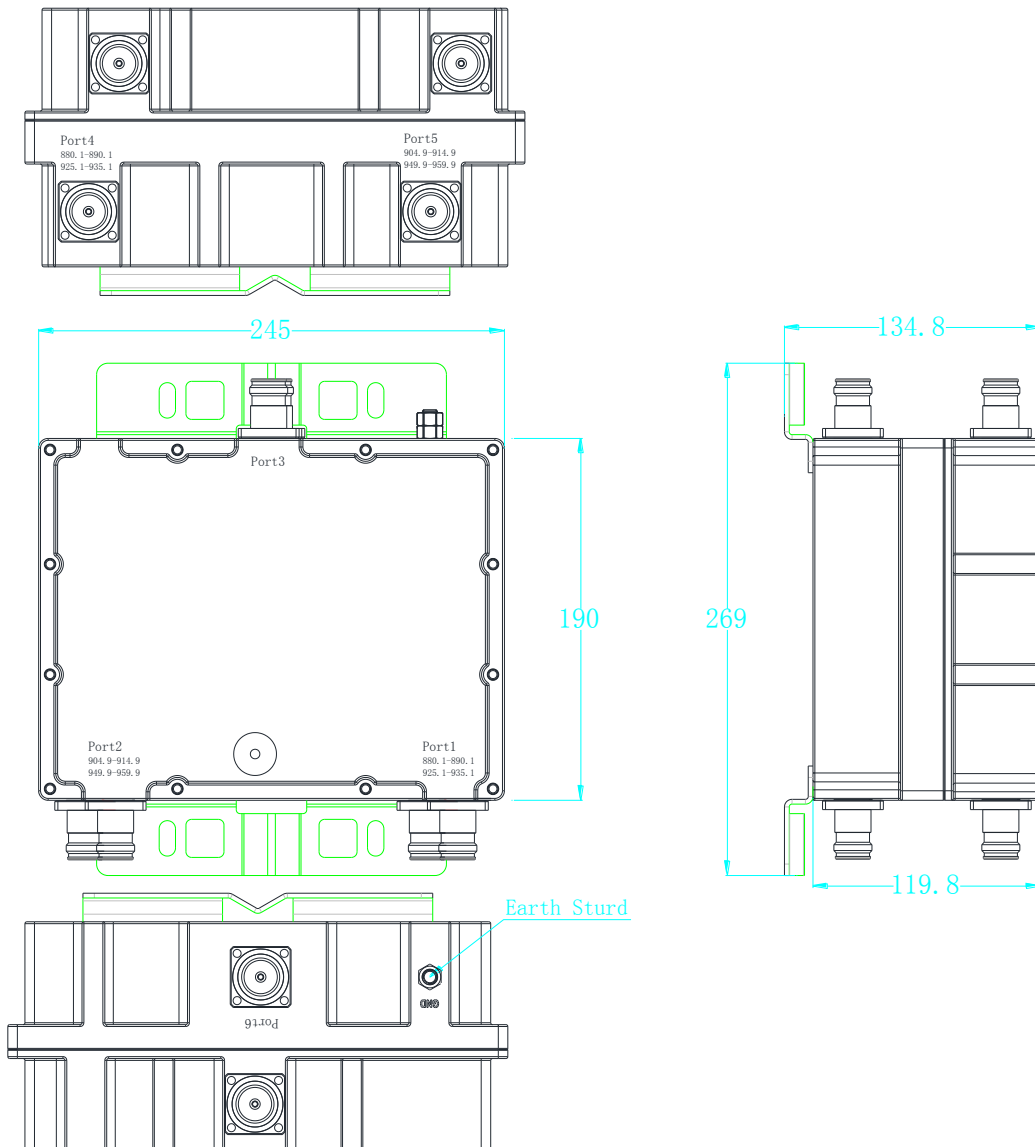

Referencia	78211936
Frecuency	Port1: Tx1: 925.1 ~ 935.1 MHz, Rx1 = 880.1 ~ 890.1 MHz Port2: Tx3: 949.9 ~ 959.9 MHz, Rx3 = 904.9 ~ 914.9 MHz Port4: Tx2: 925.1 ~ 935.1 MHz, Rx2 = 880.1 ~ 890.1 MHz Port5: Tx4: 949.9 ~ 959.9 MHz, Rx4 = 904.9 ~ 914.9 MHz
Insertion Loss	< 0.6dB
VSWR	≤ 1.25
Isolation	>30dB
Intermodulation Product	< -160dBc (3rd order with 2x 20W)
DC/AISG	Port 1 ↔ Port 3 / Port 4 ↔ Port 6:Stop Port 2 ↔ Port 3 / Port 5 ↔ Port 6:DC by-pass (max. 2500 mA)
Power Handling	100W
Impedance	50Ω
Application	Outdoor; IP66
Temperature Range	-20°C ... +60°C
Mounting	Wall/Pole mounting
Dimensions	245 x190 x 120 mm (without connectors)
Weight	6 Kg
Connector	4.3-10 F (Female)

DIMENSIONES

DIAGRAMA DE BLOQUES

INSTALACIÓN