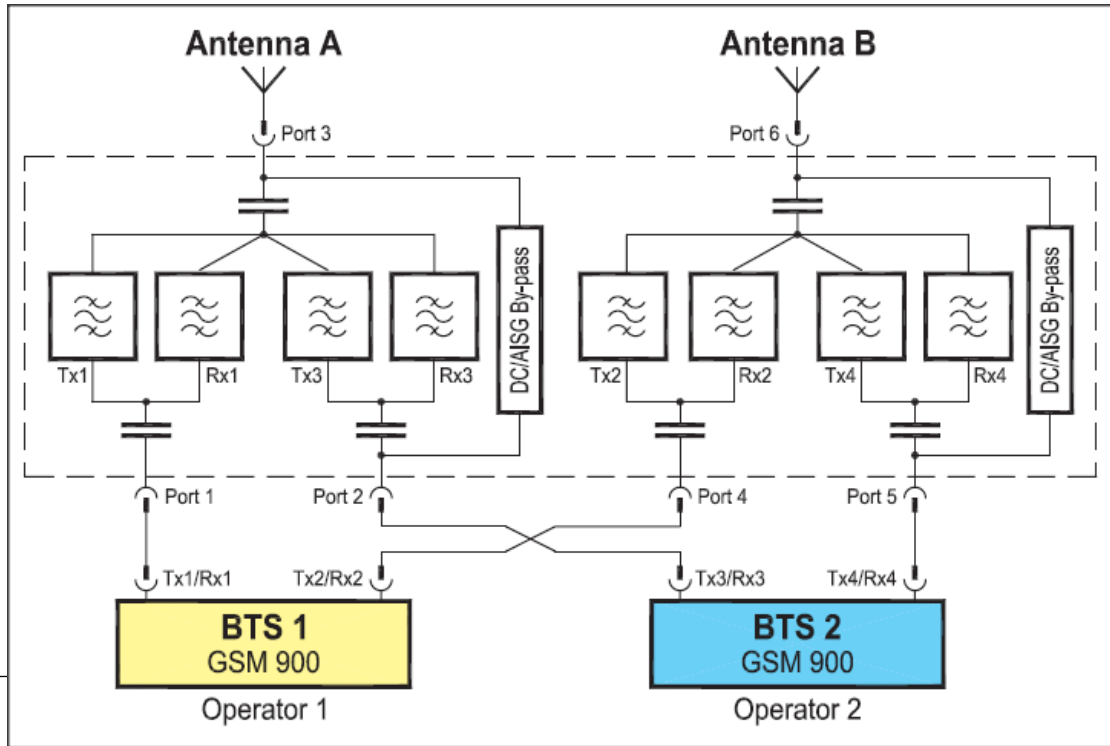

78211936
900MHz Tuned Same Band Combiner

880 - 890 / 925 - 935 MHz
GSM/UMTS 900
ORANGE

905 -915 / 950 - 960 MHz
GSM/UMTS 900
VODAFONE

- Low loss combiner 900 OR/VF
- Designed for antenna sharing
- Excellent PIM3 performance (-160dBc)
- Double Unit

Referencia	78211936
Frecuency	Port1: Tx1: 925.1 ~ 935.1 MHz, Rx1 = 880.1 ~ 890.1 MHz Port2: Tx3: 949.9 ~ 959.9 MHz, Rx3 = 904.9 ~ 914.9 MHz Port4: Tx2: 925.1 ~ 935.1 MHz, Rx2 = 880.1 ~ 890.1 MHz Port5: Tx4: 949.9 ~ 959.9 MHz, Rx4 = 904.9 ~ 914.9 MHz
Insertion Loss	< 0.6dB
VSWR	≤ 1.25
Isolation	>30dB
Intermodulation Product	< -160dBc (3rd order with 2x 20W)
DC/AISG	Port 1 ↔ Port 3 / Port 4 ↔ Port 6:Stop Port 2 ↔ Port 3 / Port 5 ↔ Port 6:DC by-pass (max. 2500 mA)
Power Handling	100W
Impedance	50Ω
Application	Outdoor; IP66
Temperature Range	-20°C ... +60°C
Mounting	Wall/Pole mounting
Dimensions	245 x190 x 120 mm (without connectors)
Weight	6 Kg
Connector	4.3-10 F (Female)

DIMENSIONES

DIAGRAMA DE BLOQUES

INSTALACIÓN