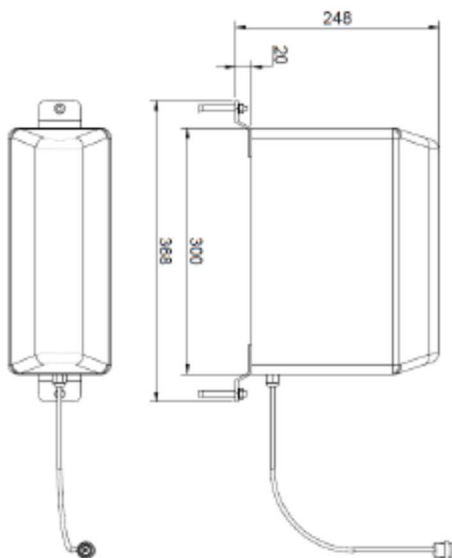

80020449

Outdoor Panel Directional AntennaV-VPol 1-port 4/5dBi Bi-directional 694-960 /1710-4000

V-Pol Bi-Directional 694-960/1710-4000 3/5dBi

Type	80020449			
Frequency (MHz)	694-806	806-960	1710-2690	3300-4000
Gain (dBi)	3.0	3.5	4.5	4.0
VSWR	≤ 2.0	≤ 2.0	≤ 1.8	≤ 2.0
Polarization	Vertical			
PIM3 (dBc, @2x43dBm)	≤ -150			
Horizontal Beamwidth (°)	85	78	58	62
Vertical Beamwidth (°)	62	58	50	55
Input Impedance (ohm)	50			
Max. Input Power (W)	100			
Lightning Protection	DC Grounded			
Connector (at the bottom)	1 x 4.3-10 Female			
Dimension (mm)	301 x 230 x 125			
Weight (kgs)	Approx. 1.1			
Radome Material	Fiber Glass			
Operating Temperature (°C)	-40 to +65			
Mounting	Mounting Clamp for Pole Size Ø38 to Ø52 Included			

Installation / Mounting instructions