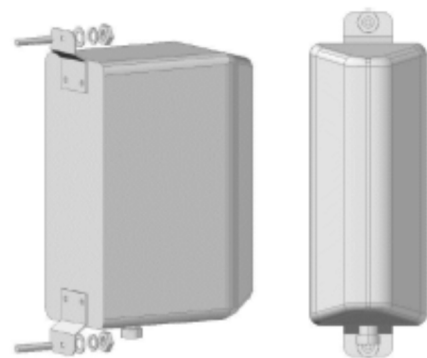

80020449

Outdoor Panel Directional AntennaV-VPol 1-port 4/5dBi Bi-directional 694-960 /1710-4000

V-Pol Bi-Directional 694-960/1710-4000 3/5dBi

Type	80020449			
Frequency (MHz)	694-806	806-960	1710-2690	3300-4000
Gain (dBi)	3.0	3.5	4.5	4.0
VSWR	≤ 2.0	≤ 2.0	≤ 1.8	≤ 2.0
Polarization	Vertical			
PIM3 (dBc, @2x43dBm)	≤ -150			
Horizontal Beamwidth (°)	85	78	58	62
Vertical Beamwidth (°)	62	58	50	55
Input Impedance (ohm)	50			
Max. Input Power (W)	100			
Lightning Protection	DC Grounded			
Connector (at the bottom)	1 x 4.3-10 Female			
Dimension (mm)	301 x 230 x 125			
Weight (kgs)	Approx. 1.1			
Radome Material	Fiber Glass			
Operating Temperature (°C)	-40 to +65			
Mounting	Mounting Clamp for Pole Size Ø38 to Ø52 Included			