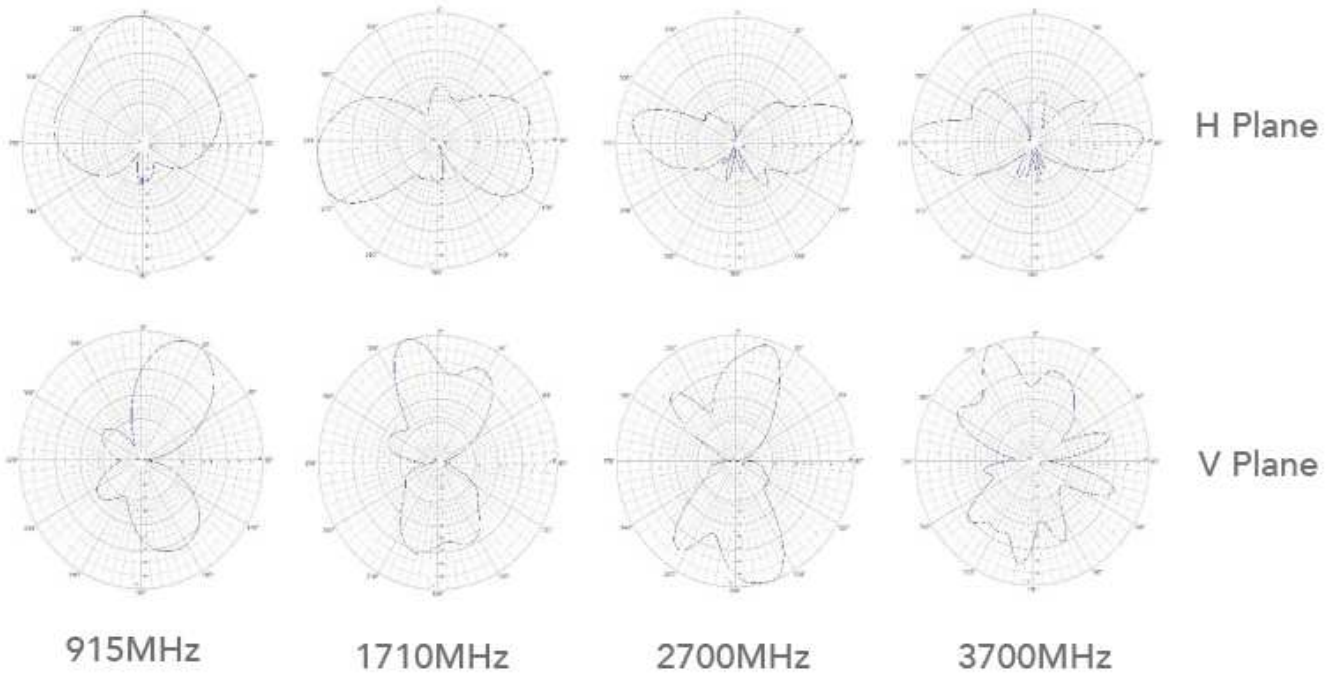

80020449

Outdoor Panel Directional AntennaV-VPol 1-port 4/5dBi Bi-directional 694-960 /1710-4000

V-Pol Bi-Directional 694-960/1710-4000 3/5dBi

Type	80020449			
Frequency (MHz)	694-806	806-960	1710-2690	3300-4000
Gain (dBi)	3.0	3.5	4.5	4.0
VSWR	≤ 2.0	≤ 2.0	≤ 1.8	≤ 2.0
Polarization	Vertical			
PIM3 (dBc, @2x43dBm)	≤ -150			
Horizontal Beamwidth (°)	85	78	58	62
Vertical Beamwidth (°)	62	58	50	55
Input Impedance (ohm)	50			
Max. Input Power (W)	100			
Lightning Protection	DC Grounded			
Connector (at the bottom)	1 x 4.3-10 Female			
Dimension (mm)	301 x 230 x 125			
Weight (kgs)	Approx. 1.1			
Radome Material	Fiber Glass			
Operating Temperature (°C)	-40 to +65			
Mounting	Mounting Clamp for Pole Size Ø38 to Ø52 Included			