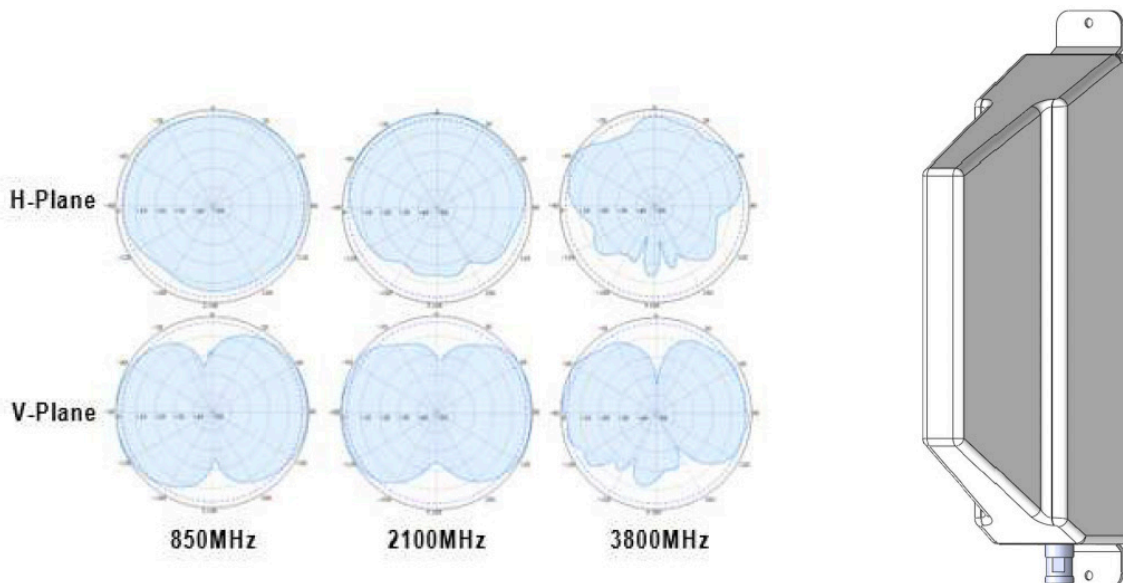

80020449v01

Outdoor Panel
 Directional Antenna
 VPol 1-port 5/6dBi -150dBc
 Bi-directional 694-3800MHz

V-Pol Bi-Directional 694-3800 5/6dBi

Type	80020449v01		
Frequency (MHz)	694-806	1710-2690	3300-4000
Gain (dBi)	5.0 ± 0.5	5.5 ± 0.5	6.0 ± 0.5
VSWR	≤ 2.0	≤ 1.8	≤ 2.0
Polarization	Vertical		
PIM3 (dBc, @2x43dBm)	≤ -150		
Horizontal Beamwidth (°)	90 ± 10	75 ± 10	58 ± 10
Vertical Beamwidth (°)	75	60	50
Input Impedance (ohm)	50		
Max. Input Power (W)	100		
Lightning Protection	DC Grounded		
Connector (at the bottom)	1 x 4.3-10 Female		
Dimension (mm)	400 x 190 x 82		
Weight (kgs)	Approx. 1.0		
Radome Material	ASA + PC (White, RAL 9003)		
Operating Temperature (°C)	-40 to +65		
Mounting	Mounting Clamp for Pole Size Ø38 to Ø52 Included		

Drawing dimensions

Installation / Mounting instructions