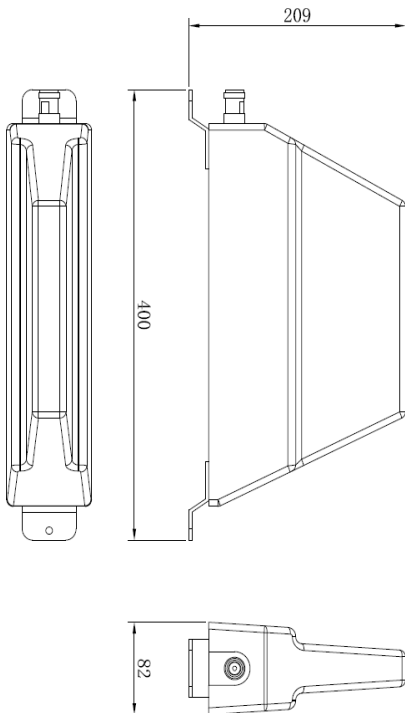

80020449v01

Outdoor Panel
 Directional Antenna
 VPol 1-port 5/6dBi -150dBc
 Bi-directional 694-3800MHz

V-Pol Bi-Directional 694-3800 5/6dBi

Type	80020449v01		
Frequency (MHz)	694-806	1710-2690	3300-4000
Gain (dBi)	5.0 ± 0.5	5.5 ± 0.5	6.0 ± 0.5
VSWR	≤ 2.0	≤ 1.8	≤ 2.0
Polarization	Vertical		
PIM3 (dBc, @2x43dBm)	≤ -150		
Horizontal Beamwidth (°)	90 ± 10	75 ± 10	58 ± 10
Vertical Beamwidth (°)	75	60	50
Input Impedance (ohm)	50		
Max. Input Power (W)	100		
Lightning Protection	DC Grounded		
Connector (at the bottom)	1 x 4.3-10 Female		
Dimension (mm)	400 x 190 x 82		
Weight (kgs)	Approx. 1.0		
Radome Material	ASA + PC (White, RAL 9003)		
Operating Temperature (°C)	-40 to +65		
Mounting	Mounting Clamp for Pole Size Ø38 to Ø52 Included		

Drawing dimensions

Installation / Mounting instructions