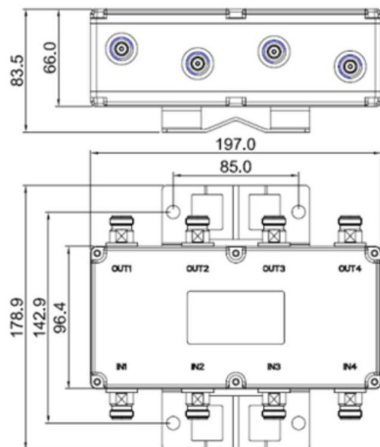

78211536

Hybrid Combiner 4-in/4-out
PIM -160dBc
698-4000Mhz

4:4 Hybrid Combiner 698-4000Mhz

Type	78211536	
Frequency (MHz)	698-4000	
Insertion Loss (dB)	698-2700: 6 ±1.2	2700-4000: 6 ±1.4
Return Loss (dB)	698-2700: ≥ 19	2700-4000: ≥ 18
Isolation (dB)	≥ 23	
PIM3 (dBc, @2x43dBm)	≤ -160	
Input Impedance (ohm)	50	
Max. Input Power (W)	500	
Peak Power (W)	1,500	
Connector	4.3-10 Female	
Weight (kgs)	2.2	
Dimension (mm)*	197 x 96.4 x 66	
Ingress Protection Class	IP65 (for outdoor and indoor)	
Operating RH (%)	≤ 95	
Operating Temperature (°C)	-40 to +65	
Mounting	Built-in Bracket for wall mount or pole mount	
Colour	Light Grey	

* excluding mounting bracket and connectors